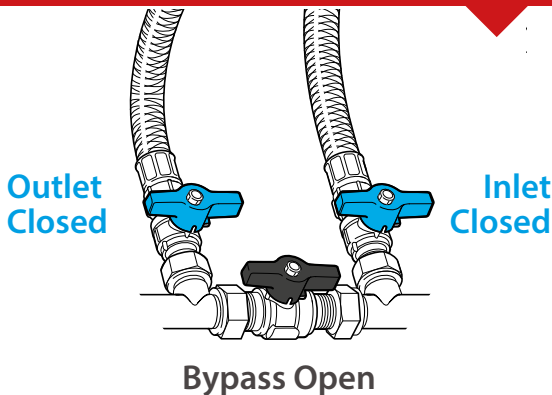

HOW TO TURN YOUR WATER SOFTENER **ON** & **OFF**

SOFTENER TURNED ON

minimax

See reverse for OFF >

HOW TO TURN YOUR WATER SOFTENER **ON** & **OFF**

SOFTENER TURNED OFF

minimax

See reverse for ON >