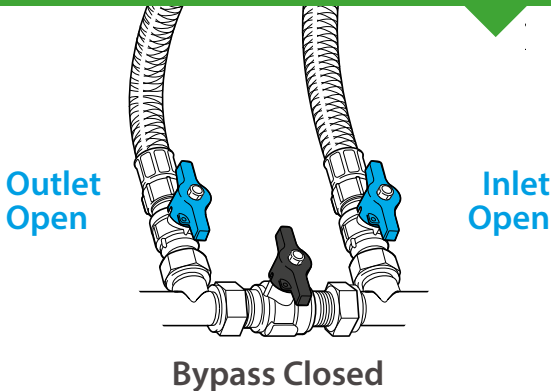

HOW TO TURN YOUR WATER SOFTENER **ON** & **OFF**

SOFTENER TURNED ON

minimax

See reverse for OFF >

HOW TO TURN YOUR WATER SOFTENER **ON** & **OFF**

SOFTENER TURNED OFF

minimax

See reverse for ON >